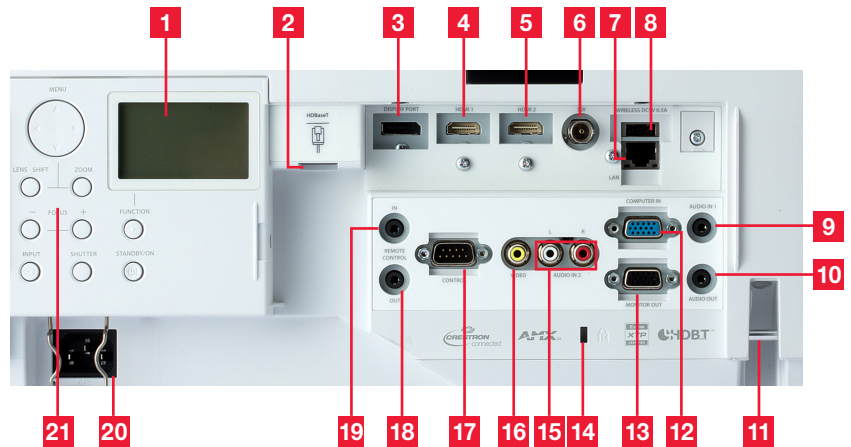

options to accommodate your specific application, and is wireless presentation ready. Plus, embedded networking gives you the ability to manage and control multiple projectors over your LAN (scheduling of events, centralized reporting, image transfer, and e-mail alerts). The CP-WU8700W comes equipped with a status monitor so you'll have access in real time to projector diagnostics. Even with the array of advanced features, Hitachi's CP-WU8700W is designed for user-friendly operation and installation convenience.

Front View

Ceiling Mounted

Top View

Side Profile

Seamless Design

Input/Outputs

- | | | |
|-------------------|------------------------------|--|
| 1. Status Monitor | 8. USB Type A (For Wireless) | 15. Audio In 2 (L/R) |
| 2. HDBaseT | 9. Audio In 1 | 16. Composite Video |
| 3. Display Port | 10. Audio Out | 17. Control (RS-232C) |
| 4. HDMI 1 | 11. Security Bar | 18. Remote Control Out |
| 5. HDMI 2 | 12. Computer In | 19. Remote Control In |
| 6. SDI | 13. Monitor Out | 20. AC Inlet |
| 7. LAN | 14. Kensington Lock | 21. Motorized zoom, focus and lens shift control |