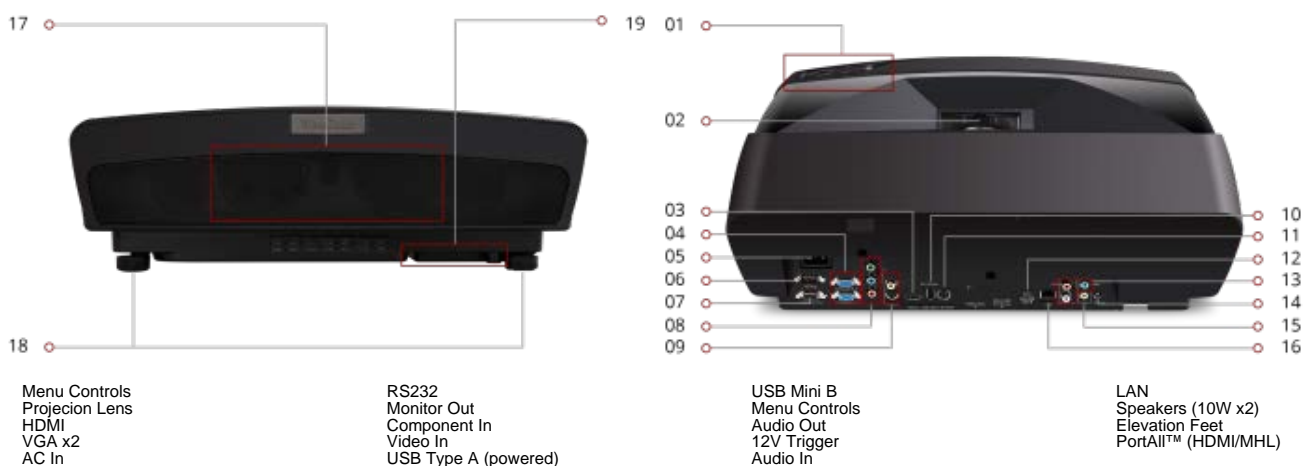

LS830

1920 x 1080 Resolution, 4,500 Lumens, 0.25 Throw Ratio

Key Features:

- Long-lasting laser phosphor light source
- Full HD 1080p resolution
- 4,500 lumen brightness
- Large images in small spaces
- Ultra-high contrast ratio
- Secure MHL/HDMI port
- Optional ambient light screen for vibrant daytime viewing
- Enhanced sound
- Industry-leading warranty

Featuring stunning 1080p resolution and 4,500 lumens of brightness, the ViewSonic® LS830 Laser Projector is the ideal solution for modern business and education environments. Designed with a laser phosphor light source lasting up to 20,000 hours, this projector delivers long-term, virtually maintenance-free usage for any boardroom or classroom. With its 0.25 ultra-short throw ratio, HV keystoneing and 4 corner adjustments, the LS830 makes installation a hassle-free experience. What's more, the ultra-short throw ratio allows you to place the projector just inches away from a wall or screen to give you a huge image for less cost than a comparably sized display. The LS830 also features a hidden PortAll® compartment which accommodates additional accessories such as a wireless streaming device, or PC stick. Powered by SuperColor™ technology for true-to-life images, and SonicExpert® technology for incredibly clear sound, the LS830 delivers an immersive audiovisual performance.

Dimensions:

Full Specifications

Display

Throw Distance: 1.21 – 2.62 ft. / 0.37 – 0.8 m

Audio

Internal Speakers: 10W (x2)

Throw Ratio:	0.25
Type:	Laser
Keystone:	HV (Auto V) + 4 Corner
Light Source (watt):	390
Light Source Life, Normal (hours):	15000
Light Source Life, Dynamic Eco-Mode (hours):	20000
Brightness (ANSI Lumens):	4,500
Resolution:	1920 x 1080
Dynamic Contrast Ratio:	100,000:1
Resolution Type:	1080p